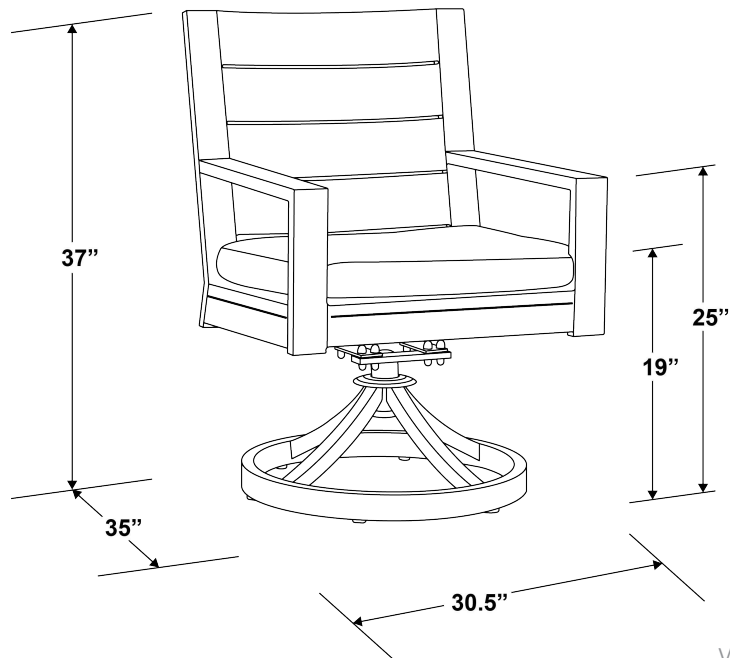

LAGUNA SWIVEL DINING CHAIR

SKU 3501-11

SPECS

Width: 25"

Depth: 25"

Height: 37"

Arm Height: 25"

Seat Height: 19"

Weight: 25.0 lbs

- Fully welded, scratch-resistant powder-coated aluminum frame with Hand Brushed Driftwood Finish.
- Commercial Quality Construction.
- Adjustable Feet
- Stocked in Sunbrella Canvas Flax with Velcro straps.
- Custom Cushions available in approx. 4 weeks.
- Standard 54" fabric COM yardage required: 1 Yard